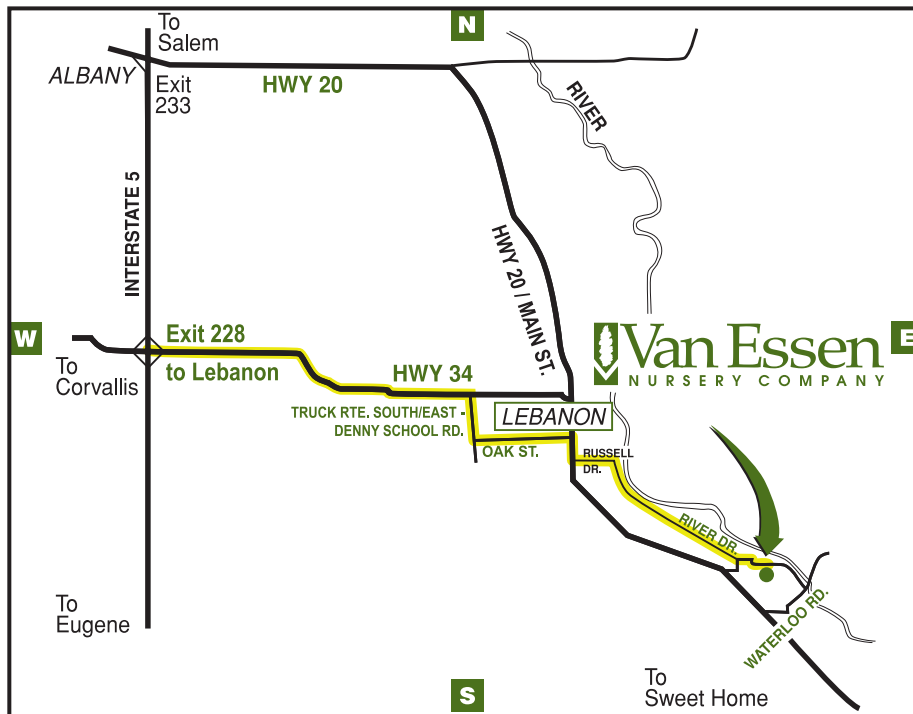

Directions to Van Essen Nursery Company

For Tours/Sales Reps/Vendors

FROM I-5 NORTH OR SOUTH:

- Take **exit 228**
- Drive **east on HWY 34**, toward Lebanon.
- After 5 miles, get in the right lane. **The right lane “Y”s off of main HWY and becomes Denny School Rd.** (Also marked as Truck Route South & East.)
- Drive ¼ mile on Denny School Rd., **turn left on Oak St.** (the first left)
- Follow Oak St. into Lebanon and **turn right onto Main St./HWY 20.**
- Follow Main St./ Hwy 20 East, about ½ mile.
- **Turn left on Russell Drive**, which is the first left past Burger King.
- Follow Russell Drive for about 3+ miles, it will turn and follow the river, and becomes River Drive.
- You will pass Weirich Drive on the right. We are 1/4 mile past that road on the right.